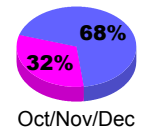

Membership Results
2012-2013

Membership
2011-2012

Month	Net Memb Goal	Actual New Memb	Actual Dropped Memb	Gain/Loss of Memb	Gain/Loss of Memb
Jul/Aug/Sep	20	22	-17	5	-16
Oct/Nov/Dec	4	19	-47	-28	2
Jan/Feb/Mar	10	0	0	0	35
Totals	34	41	-64	-23	21

Membership Results 2012-2013

Goal, New, Dropped, Gain/Loss

Comparison of Membership Gain/Loss

Current Year Compared to the Previous Year

Gender Comparison 2012-2013

Jan/Feb/Mar

Male

Female