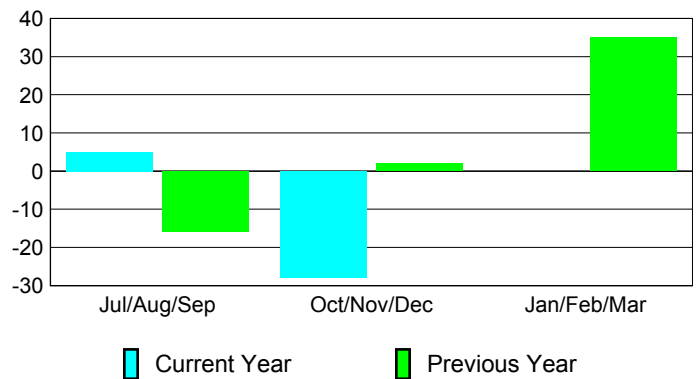

Membership Results
2012-2013

Membership
2011-2012

Month	Net Memb Goal	Actual New Memb	Actual Dropped Memb	Gain/Loss of Memb	Gain/Loss of Memb
Jul/Aug/Sep	20	22	-17	5	-16
Oct/Nov/Dec	4	19	-47	-28	2
Jan/Feb/Mar	10	0	0	0	35
Totals	34	41	-64	-23	21

Membership Results 2012-2013

Goal, New, Dropped, Gain/Loss

Comparison of Membership Gain/Loss

Current Year Compared to the Previous Year

Gender Comparison 2012-2013

Jan/Feb/Mar

Male

Female