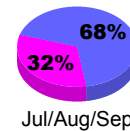

Membership Results
2012-2013

Membership
2011-2012

Month	Net Memb Goal	Actual New Memb	Actual Dropped Memb	Gain/Loss of Memb	Gain/Loss of Memb
Jul/Aug/Sep	20	22	-17	5	-16
Oct/Nov/Dec	4	19	-47	-28	2
Jan/Feb/Mar	10	0	0	0	35
Totals	34	41	-64	-23	21

Membership Results 2012-2013

Goal, New, Dropped, Gain/Loss

Comparison of Membership Gain/Loss

Current Year Compared to the Previous Year

Gender Comparison 2012-2013

Jan/Feb/Mar

Male

Female