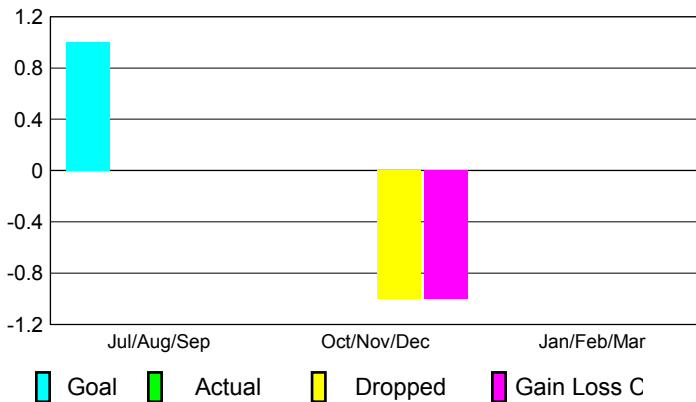

2012-2013 GMT Reports for District (or Undistricted) **District 20 R1**

GMT: EDWARD J LECIUS

Location: NEW YORK

GMT CA: 1

CLUBS

Club Results
2012-2013

Clubs
2011-2012

Month	New Club Goal	Actual New Clubs	Actual Dropped Clubs	Gain/Loss of Clubs	Gain/Loss of Clubs
Jul/Aug/Sep	1	0	0	0	0
Oct/Nov/Dec	0	0	-1	-1	0
Jan/Feb/Mar	0	0	0	0	1
Totals	1	0	-1	-1	1

Club Results 2012-2013

Goal, New, Dropped, Gain/Loss

Comparison of Club Gain/Loss

Current Year Compared to the Previous Year

YTD Status Quo Clubs 2012-2013

Status Quo Clubs Compared to Status Quo Members

MEMBERSHIP