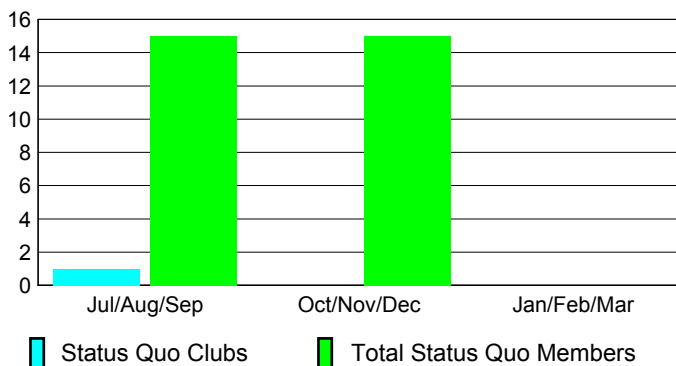

2012-2013 GMT Reports for District (or Undistricted) **District 20 R1**

GMT: EDWARD J LECIUS

Location: NEW YORK

GMT CA: 1

CLUBS

Club Results
2012-2013

Clubs
2011-2012

Month	New Club Goal	Actual New Clubs	Actual Dropped Clubs	Gain/Loss of Clubs	Gain/Loss of Clubs
Jul/Aug/Sep	1	0	0	0	0
Oct/Nov/Dec	0	0	-1	-1	0
Jan/Feb/Mar	0	0	0	0	1
Totals	1	0	-1	-1	1

Club Results 2012-2013

Goal, New, Dropped, Gain/Loss

Comparison of Club Gain/Loss

Current Year Compared to the Previous Year

YTD Status Quo Clubs 2012-2013

Status Quo Clubs Compared to Status Quo Members

MEMBERSHIP

Membership Results
2012-2013

Membership
2011-2012

Month	Net Memb Goal	Actual New Memb	Actual Dropped Memb	Gain/Loss of Memb	Gain/Loss of Memb
Jul/Aug/Sep	20	22	-17	5	-16
Oct/Nov/Dec	4	19	-47	-28	2
Jan/Feb/Mar	10	0	0	0	35
Totals	34	41	-64	-23	21