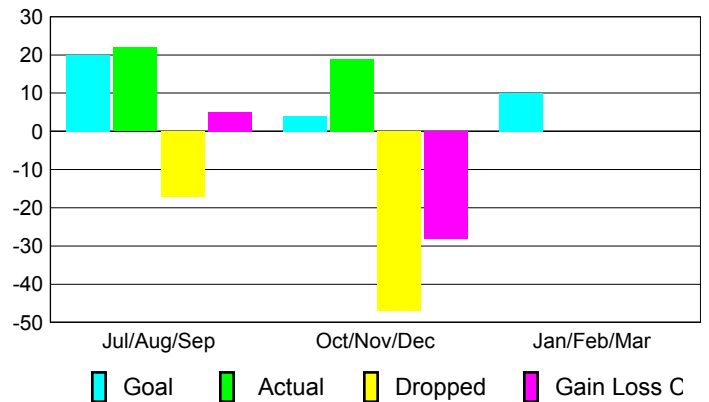

Membership Results 2012-2013

Goal, New, Dropped, Gain/Loss

Comparison of Membership Gain/Loss

Current Year Compared to the Previous Year